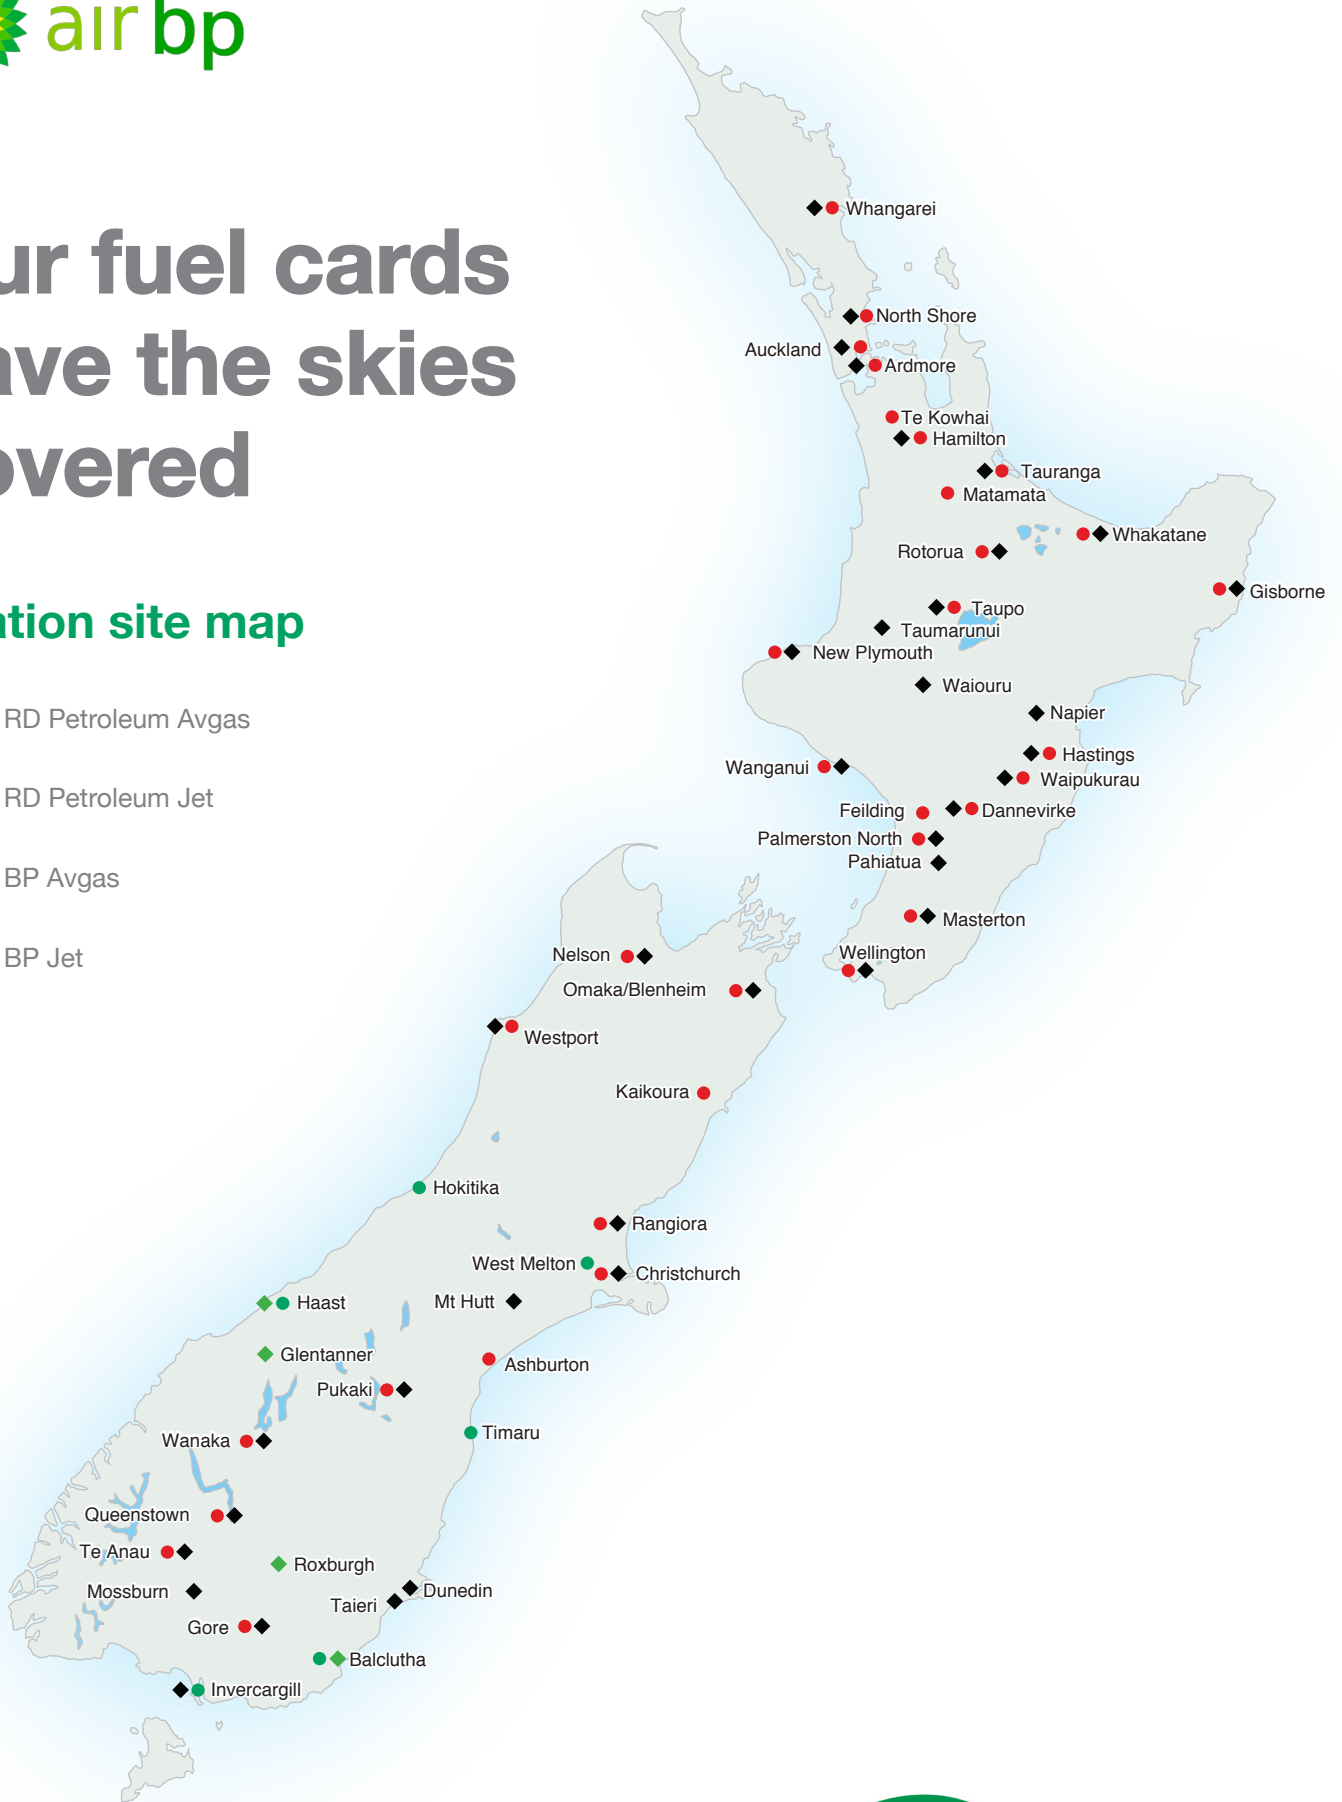

Our fuel cards have the skies covered

Aviation site map

-  RD Petroleum Avgas
-  RD Petroleum Jet
-  BP Avgas
-  BP Jet

FREEPHONE 0800 44 00 14 PHONE 03 384 9962
EMAIL office@rdp.co.nz
www.rdp.co.nz