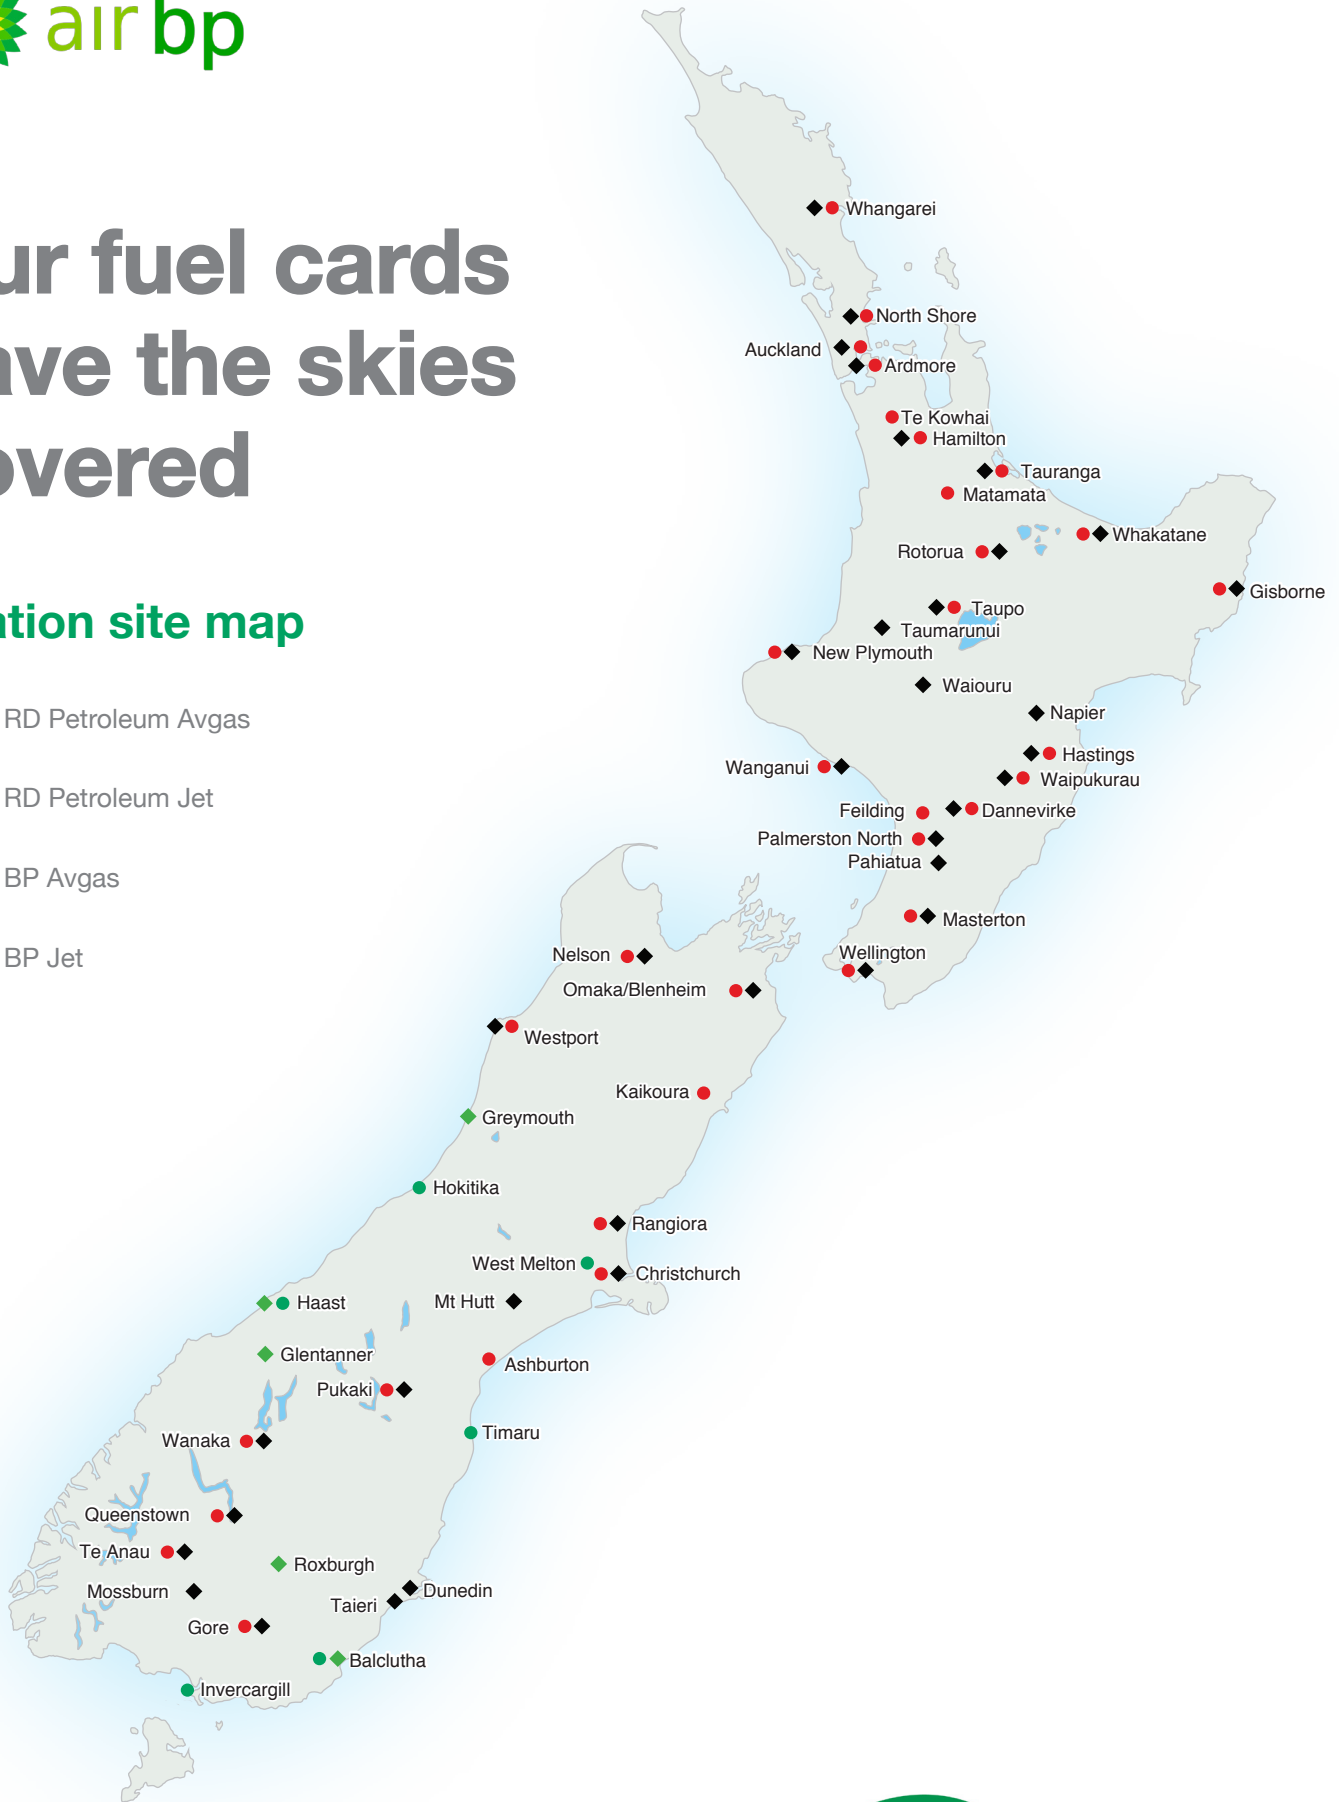

Our fuel cards have the skies covered

Aviation site map

-  RD Petroleum Avgas
-  RD Petroleum Jet
-  BP Avgas
-  BP Jet

FREEPHONE 0800 44 00 14 PHONE 03 384 9962
EMAIL office@rdp.co.nz
www.rdp.co.nz