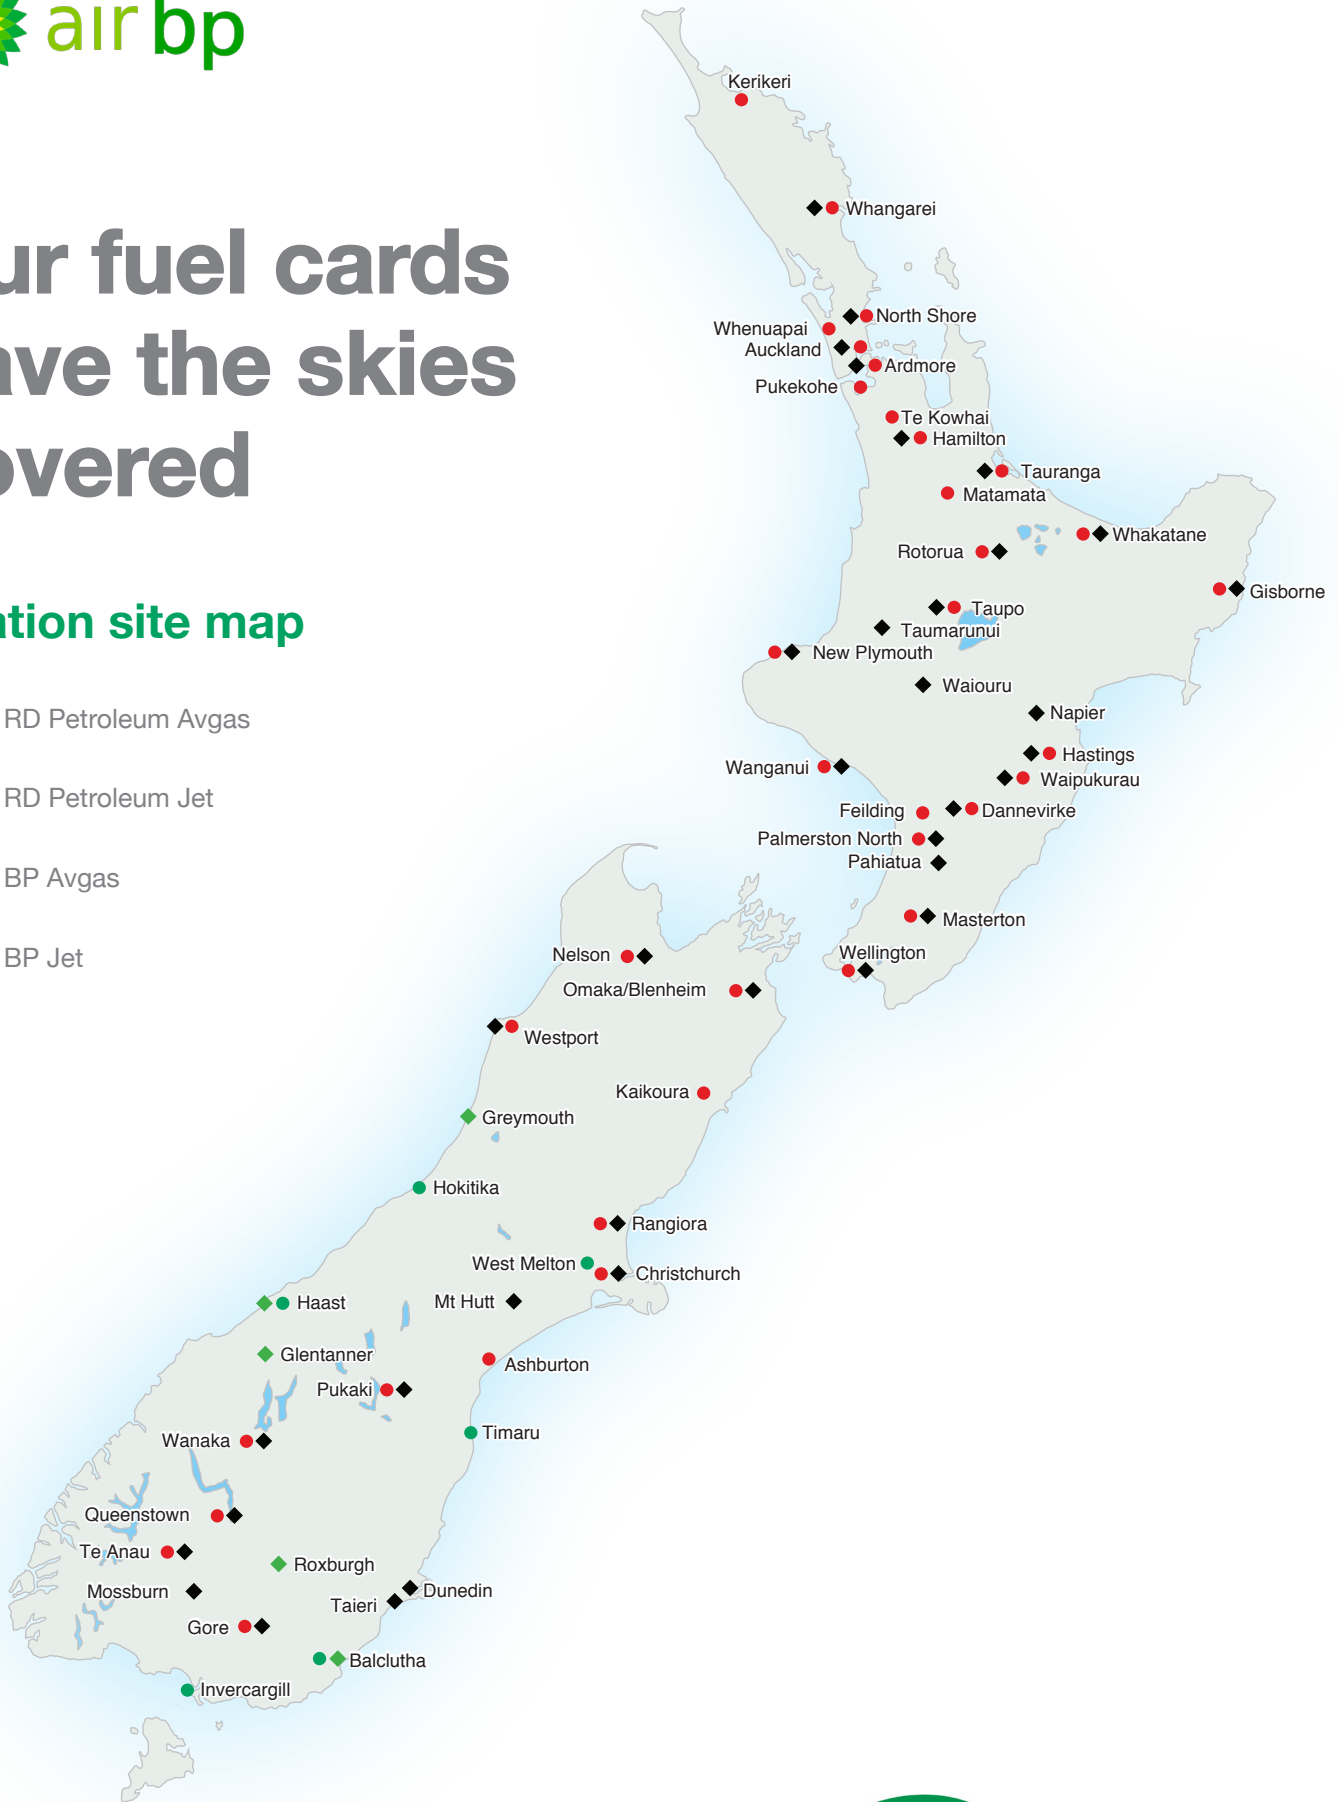

# Our fuel cards have the skies covered

## Aviation site map

-  RD Petroleum Avgas
-  RD Petroleum Jet
-  BP Avgas
-  BP Jet

FREEPHONE 0800 44 00 14    PHONE 03 384 9962  
EMAIL [office@rdp.co.nz](mailto:office@rdp.co.nz)  
[www.rdp.co.nz](http://www.rdp.co.nz)