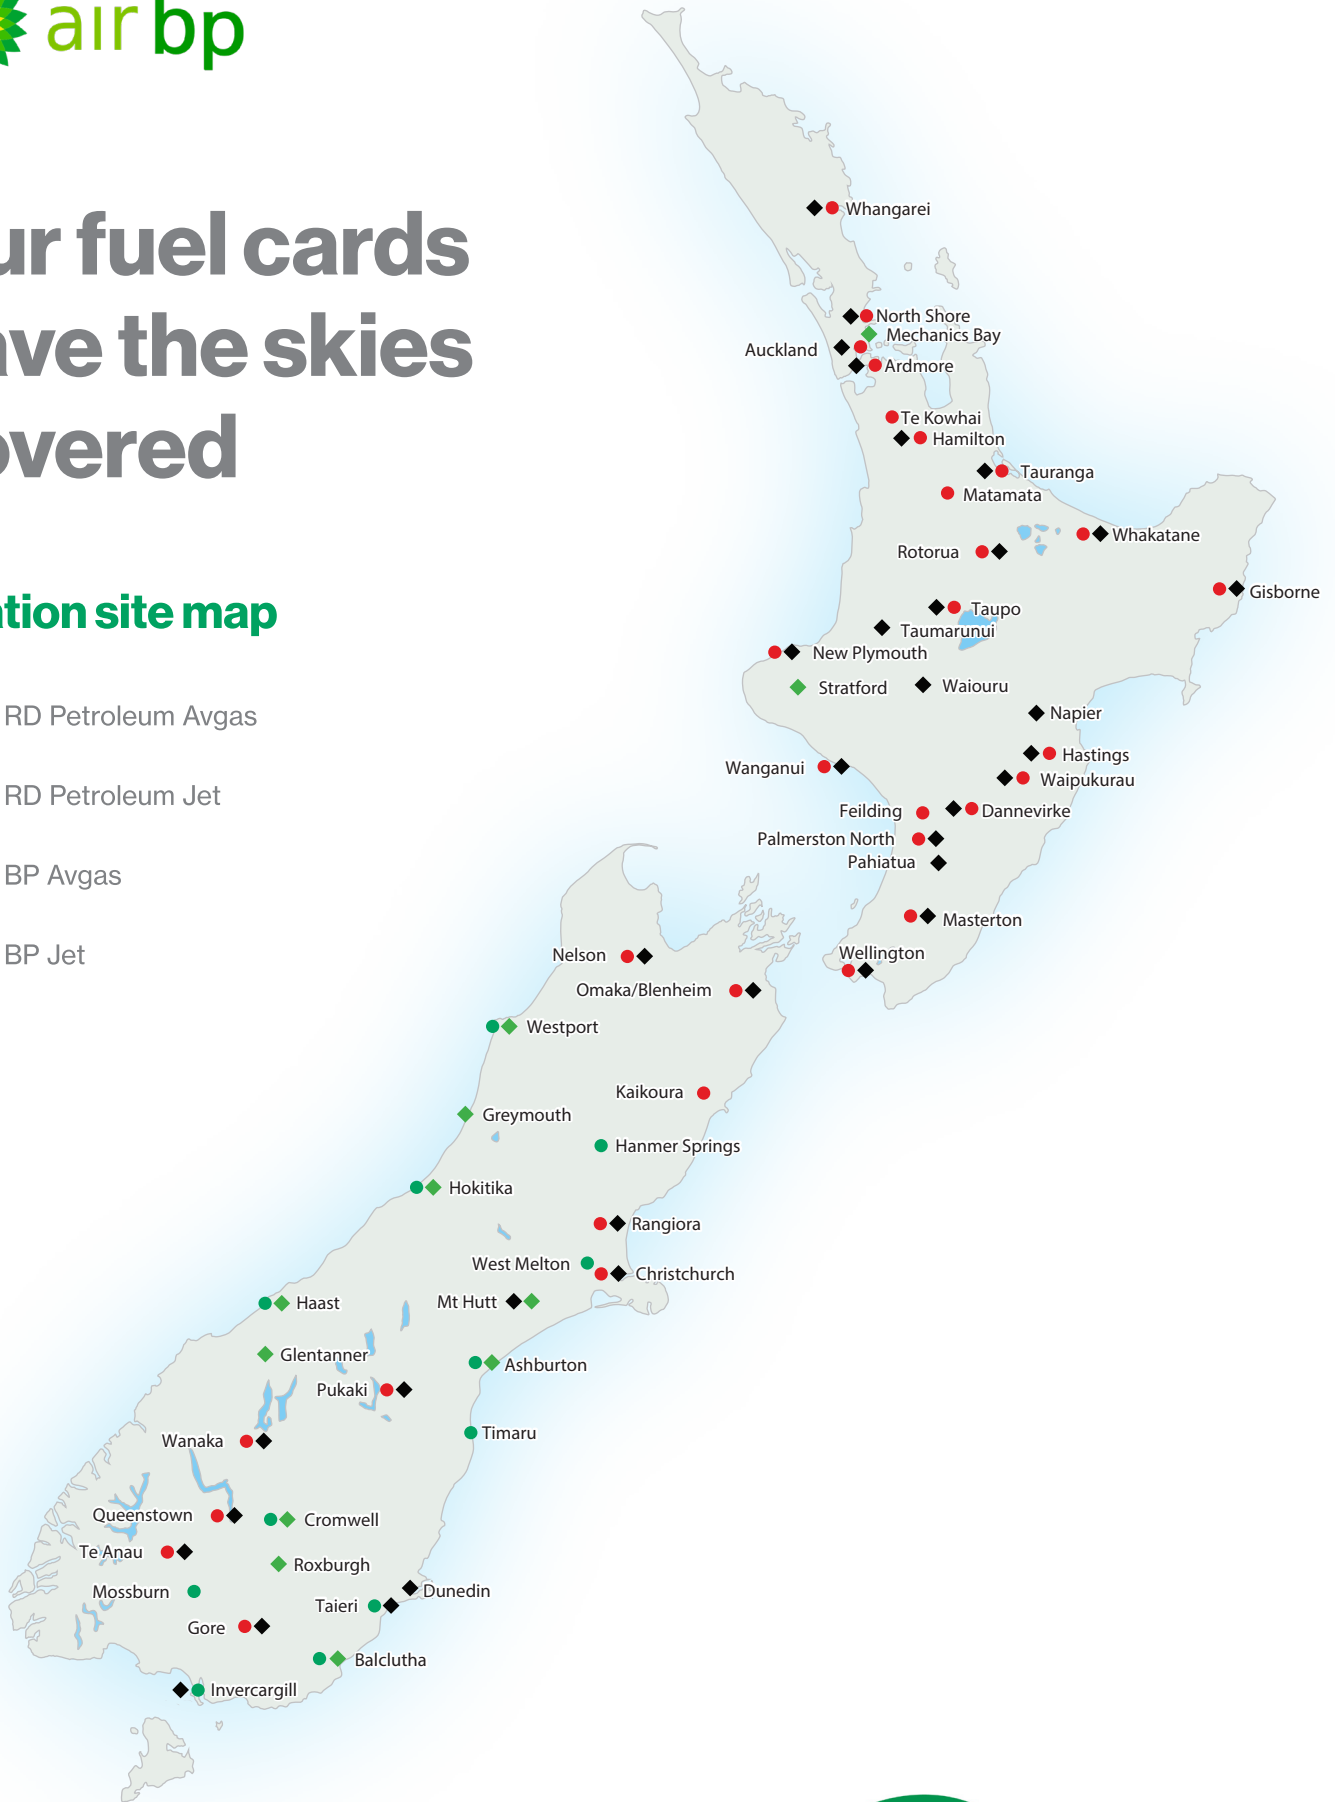

# Our fuel cards have the skies covered

## Aviation site map

-  RD Petroleum Avgas
-  RD Petroleum Jet
-  BP Avgas
-  BP Jet

FREEPHONE 0800 44 00 14    PHONE 03 384 9962  
EMAIL [office@rdp.co.nz](mailto:office@rdp.co.nz)  
[www.rdp.co.nz](http://www.rdp.co.nz)